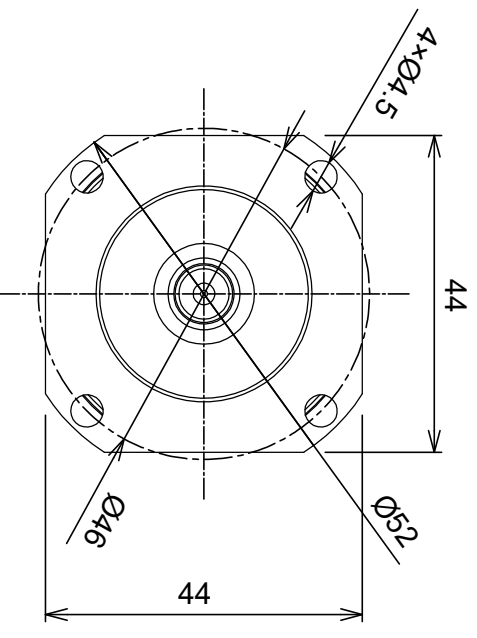

Socket straight M8
 Cable length(Black)
 1000mm

REV.	DATE	DESCRIPTION	✓
A	20-MAY-2020	UPDATED TITLEBLOCK INFO	
THE INFORMATION CONTAINED HEREIN IS CONFIDENTIAL AND IS SUBMITTED IN CONFIDENCE AND IS PROPRIETARY INFORMATION OF PULSEROLLER AND SHALL BE USED ONLY IN CONNECTION WITH AND PERFORMANCE OF THE CONTRACT OF WHICH THIS DRAWING FORMS A PART, AND SHALL NOT, WITHOUT PULSEROLLER PRIOR WRITTEN APPROVAL, BE REPRODUCED OR IN ANY OTHER WAY USED IN WHOLE OR IN PART BY OTHERS.			

DATE:	11-AUG-2016	TITLE:	PULSE MOTION DRIVE
DESIGNED BY:		PART NUMBER:	PMD024-SE2-03AAA
CHECKED BY:		FOR:	SENERGY MOTOR DRIVE
SCALE:	NONE		PULSEROLLER STANDARDS
SHEET:	1 OF 1	DWG. NO.:	PMD024-SE2-03AAA
		REV.:	A