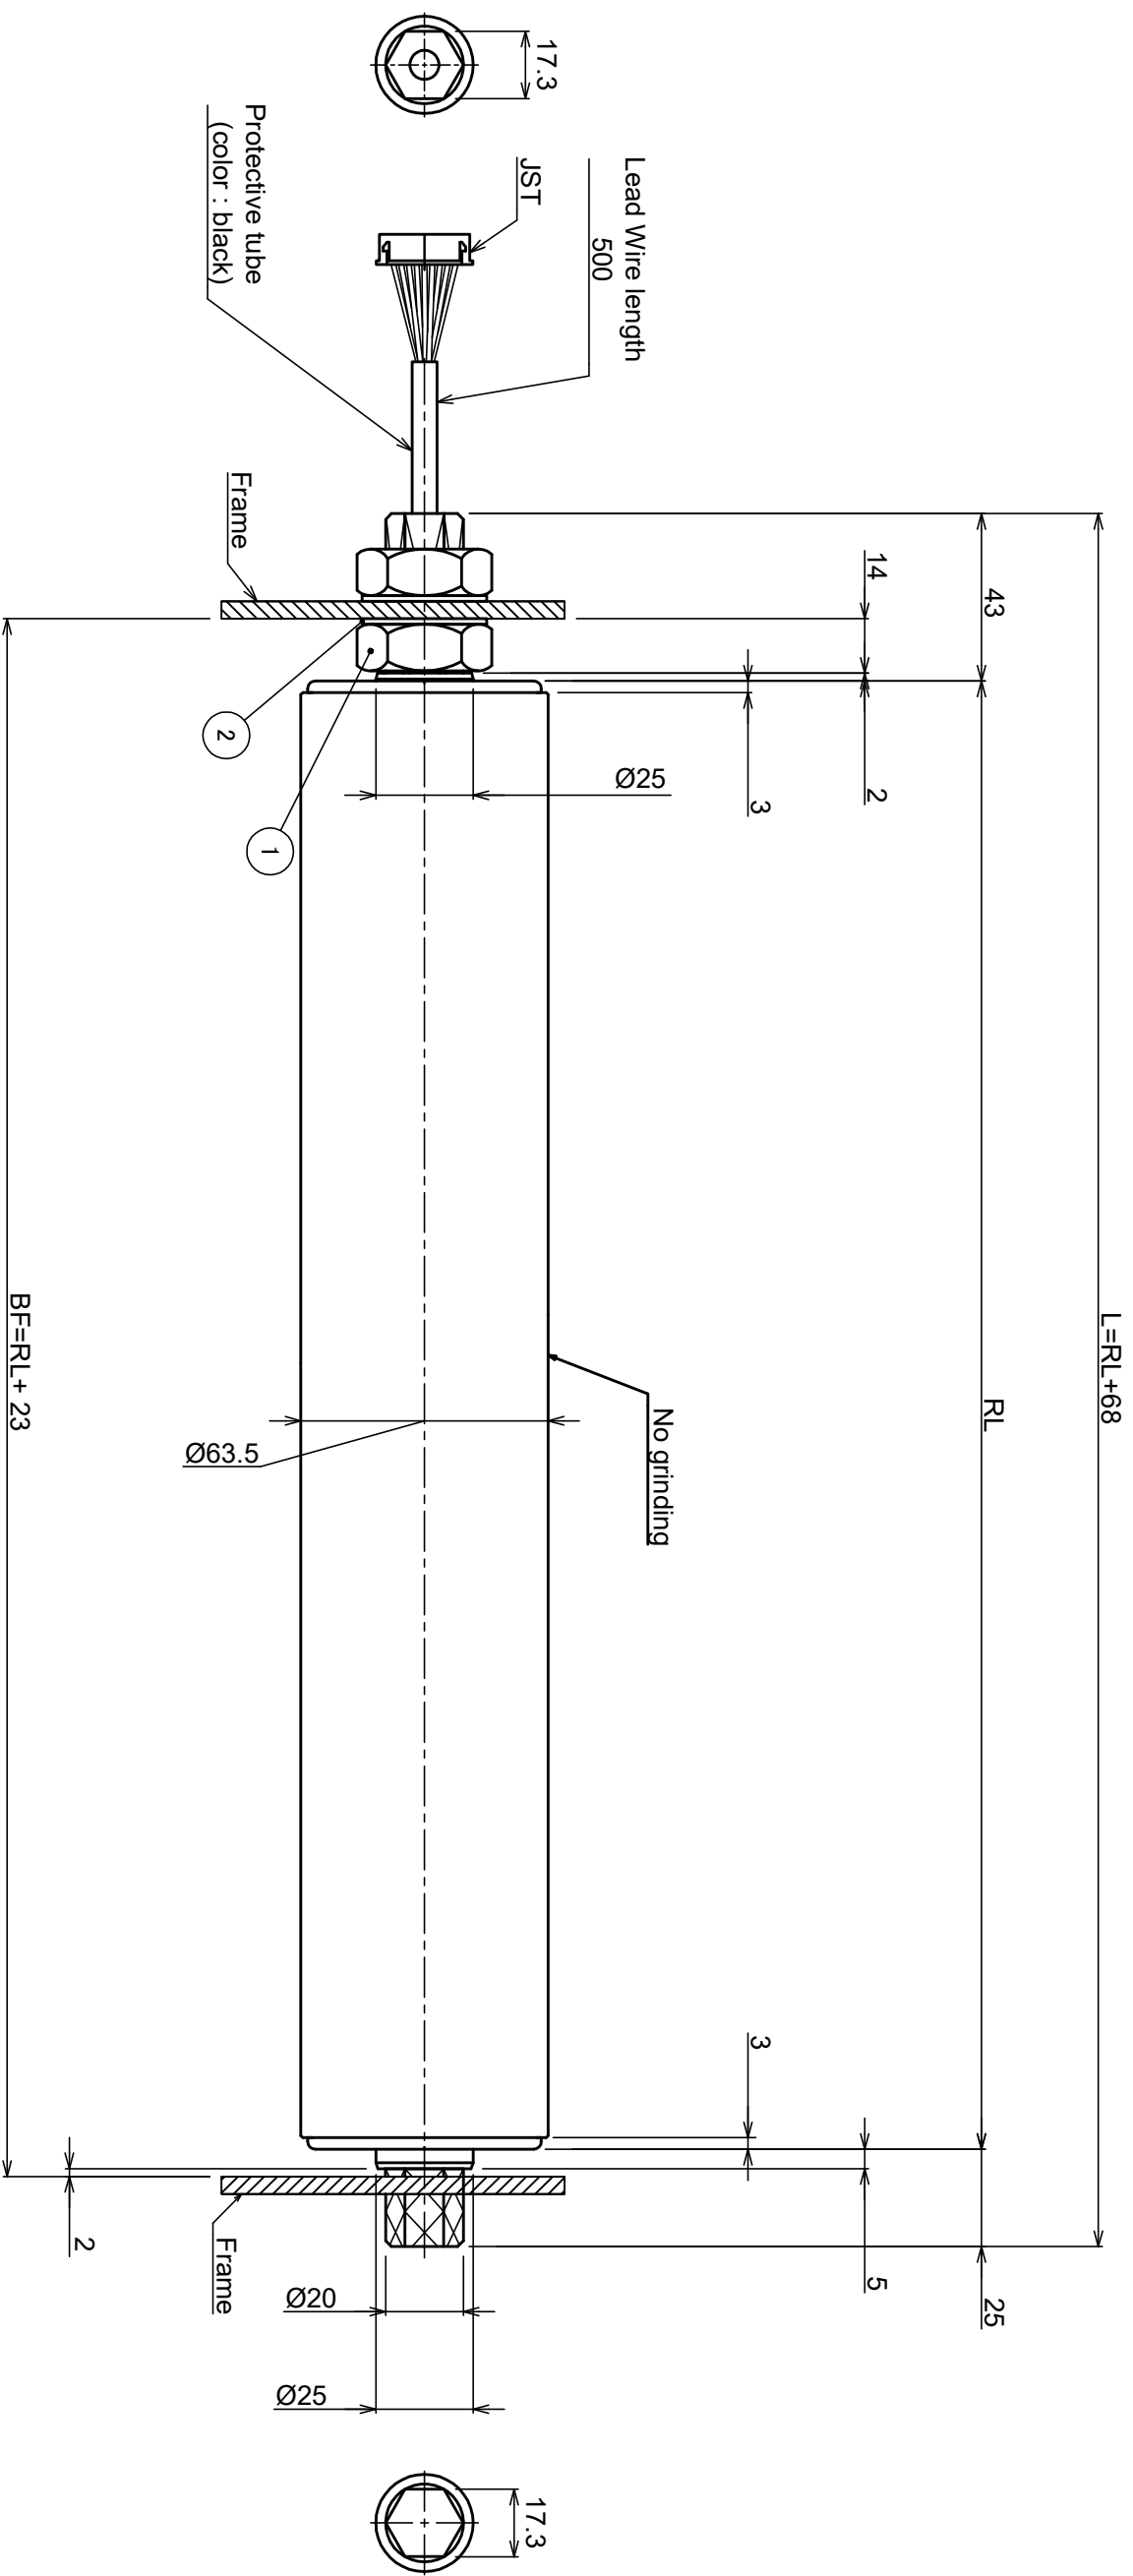

# MODEL PR-PD-63-XXX-XXASAQ

INCLUDED ITEMS		
ITEM	DESCRIPTION	QTY
1	M20P1.5 Hex Nut	2
2	TOOTHED LOCK WASHER	2

REV.	DATE	DESCRIPTION	✓
A	27-MAY-2020	UPDATED TITLEBLOCK INFO	

DATE: 21-MAR-2014	TITLE: 63.5 DIA ROLLER PLAIN STRAIGHT
DESIGNED BY: JPK	PART NUMBER PR-PD-63-XXX-XXASAQ
CHECKED BY:	FOR: SENERGY PRODUCTS
SCALE: NONE	PULSEROLLER STANDARDS
SHEET: 1 OF 1	DWG. NO: PR-PD-63-XXX-XXASAQ