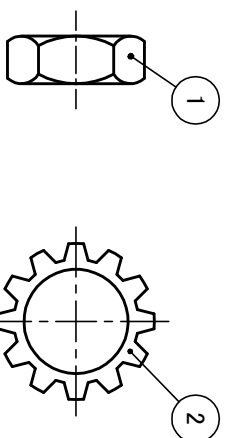

# MODEL PR-PD-63-XXX-XXASAQ

INCLUDED ITEMS		
ITEM	DESCRIPTION	QTY
1	M20P1.5 Hex Nut	2
2	TOOTHED LOCK WASHER	2

REV.	DATE	DESCRIPTION	✓
A	27-MAY-2020	UPDATED TITLEBLOCK INFO	

DATE: 21-MAR-2014	TITLE: 63.5 DIA ROLLER PLAIN STRAIGHT
DESIGNED BY: JPK	PART NUMBER PR-PD-63-XXX-XXASAQ
CHECKED BY:	FOR: SENERGY PRODUCTS
SCALE: NONE	PULSEROLLER STANDARDS
SHEET: 1 OF 1	DWG. NO: PR-PD-63-XXX-XXASAQ